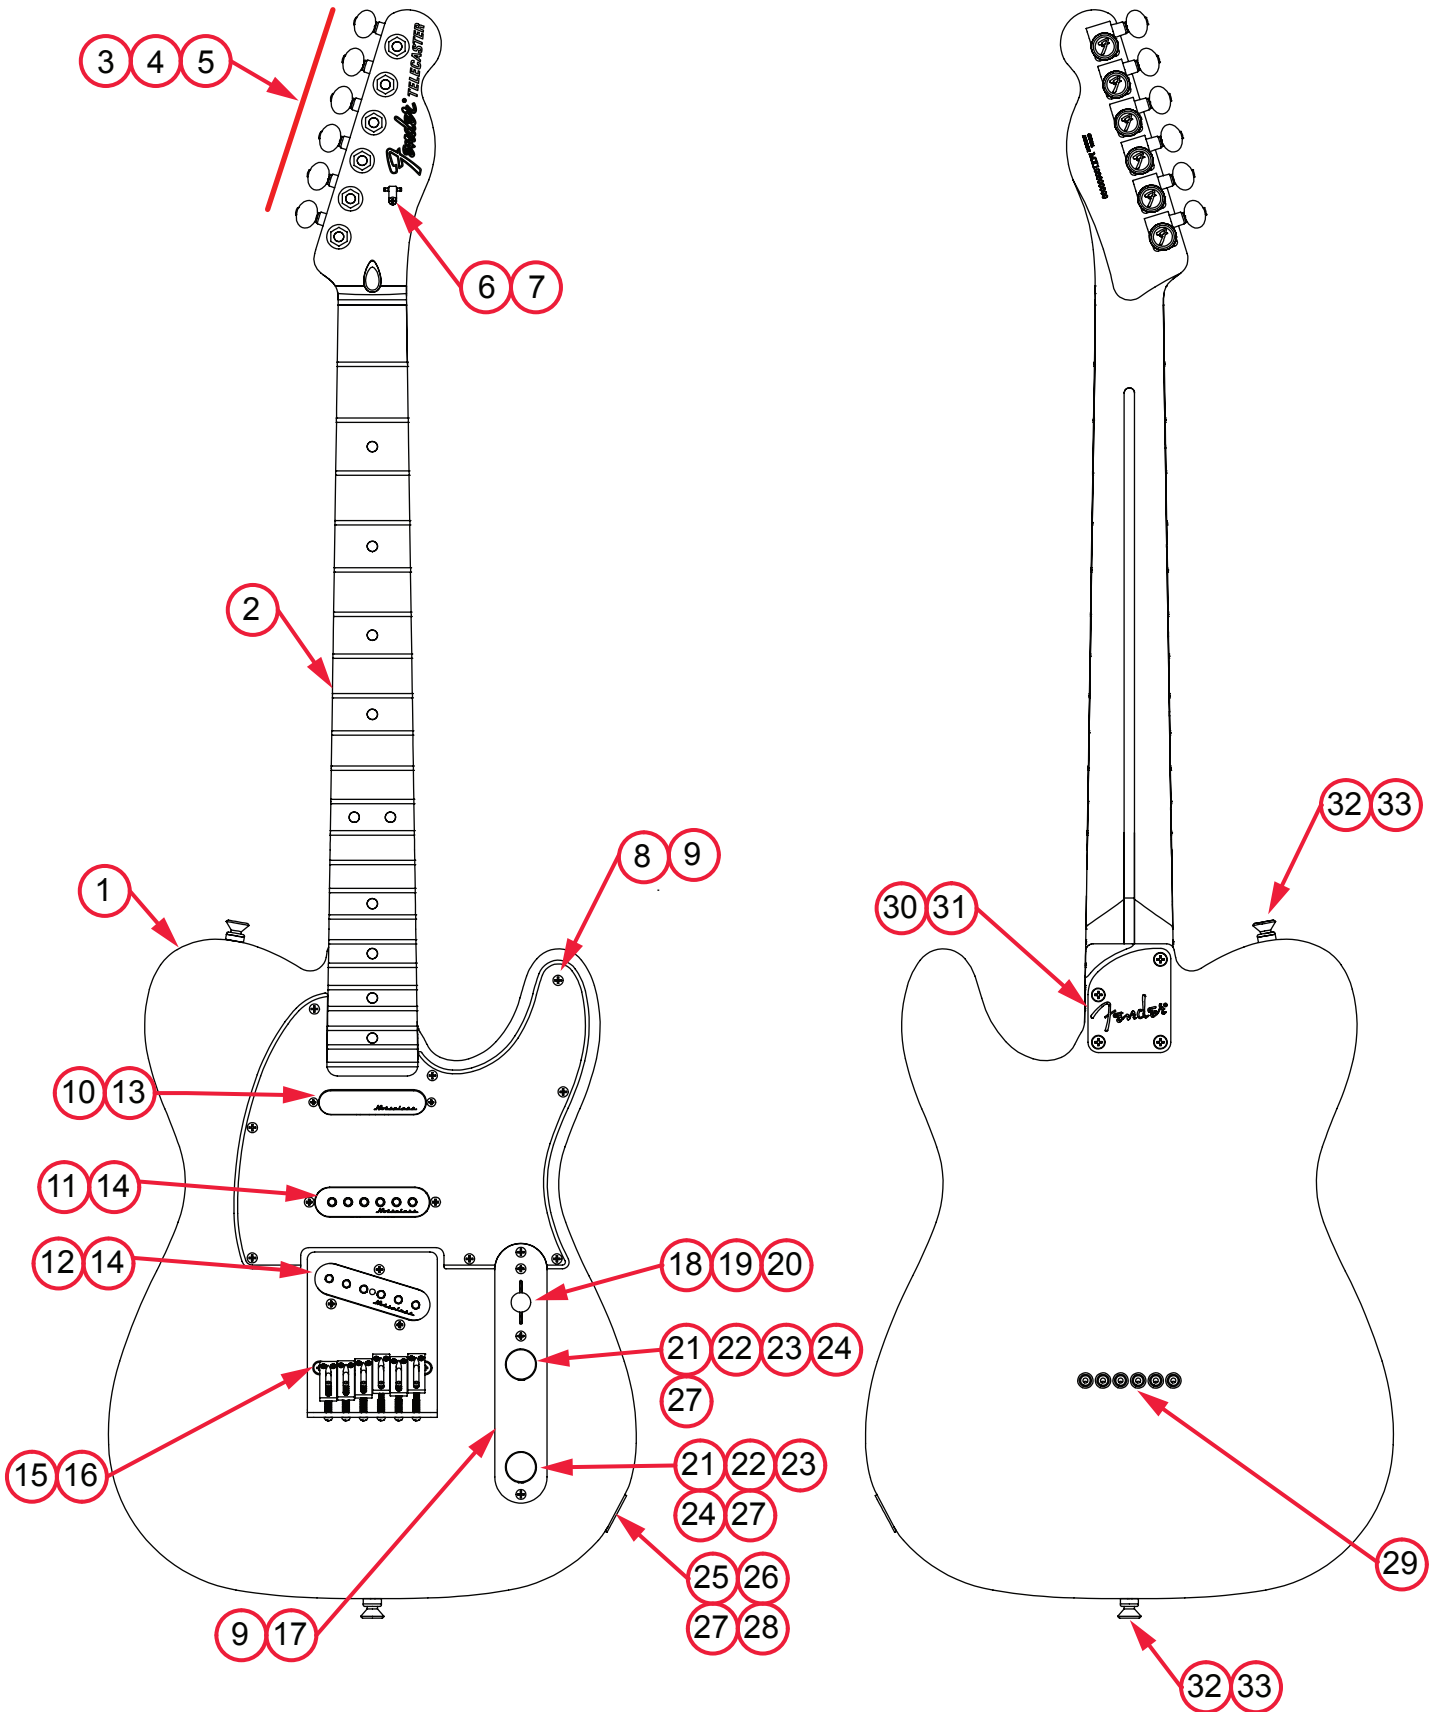

2016 DLX NASHVILLE TELECASTER® (014-7500-XXX / 014-7502-XXX)

PARTS LAYOUT

2016 DLX NASVILLE TELECASTER® (014-7500-XXX / 014-7502-XXX)

PARTS LIST

REF #	DESCRIPTION	PART NUMBER
1	BODY DLX TELE ALD DPB B&P	7709982504
	BODY DLX TELE ALD FRD B&P	7709982540
	BODY DLX TELE ALD WBL B&P	7709982501
	BODY DLX TELE ALD 2TSB B&P	7709982503
2	NECK MEX TELE DLX UPG RW MX	7708918000
	NECK MEX TELE DLX UPG MN MX	7708920000
3	KEY LOC SHORT POST CHR "Mini Buttons"	7705082000
4	BUSHING KEYS	0053107000
5	WASHER KEY	0053106049
6	STRING GUIDE TREE AM STD	0021537000
7	SCRW SMAB 3x3/8 RHP NI	0011357049
8	PICKGUARD DLX TELE NASH SSS MG/B/MG	7708757000
	PICKGUARD DLX TELE NASH SSS B/W/B	7708758000
9	SCRW SMAB 4x1/2 OHP NI	0015578049
10	PICKUP TELE NF NCK CHR	0992116000
11	PICKUP ASSY NF NK/MID BLACK MEX	0075767000
12	PICKUP TELE NF BRIDGE	0053661000
13	SCRW M 4-40x1 RHP NI	0012319049
14	SCRW 6-32X3/4 RHP TAPTRI L ZA	0048631049
15	BRIDGE ASSY DLX TELE THNLN GTC201-CR	7708384000
16	SCRW WOOD 6x1 OHP NI	0016188049
17	PLATE CONTROL MEX TELE	0040778000
18	SWITCH 5 WAY LEVER W/METAL GRG	0053291000
19	SCREW-MA 6-32X5/8 RH NI	0994925000
20	KNOB SWITCH VINT TELE	0994936000
21	KNOB KNURLED CHROME	0991366000
22	CONTROL 1 MEG 10% AUDIO METAL	0019066049
23	SCREW ST 8-32x3/16SL	0994922000
24	WASHER LOCK INTL 3/8 X .687	0016436049
25	JACK PHONE 1/4 - OUTPUT	0047329049
26	FERRULE JACK STD TELE CHROME	0021452000
27	NUT HEX 3/8-32x3/32 TK NI	0016352049
28	RETAINER JACK NI PLT (TELE)	0010355069
29	FERRULE STRING RETAINER	0994917000
30	PLATE NECK FENDER DLX SPAGHETTI	7708383000
31	SCRW SMA 8x1-3/4 OHP NI	0015636049
32	BUTTON STRAP NI 0.156	0994915000
33	SCRW SMAB 5x1 OHP NI	0015610049