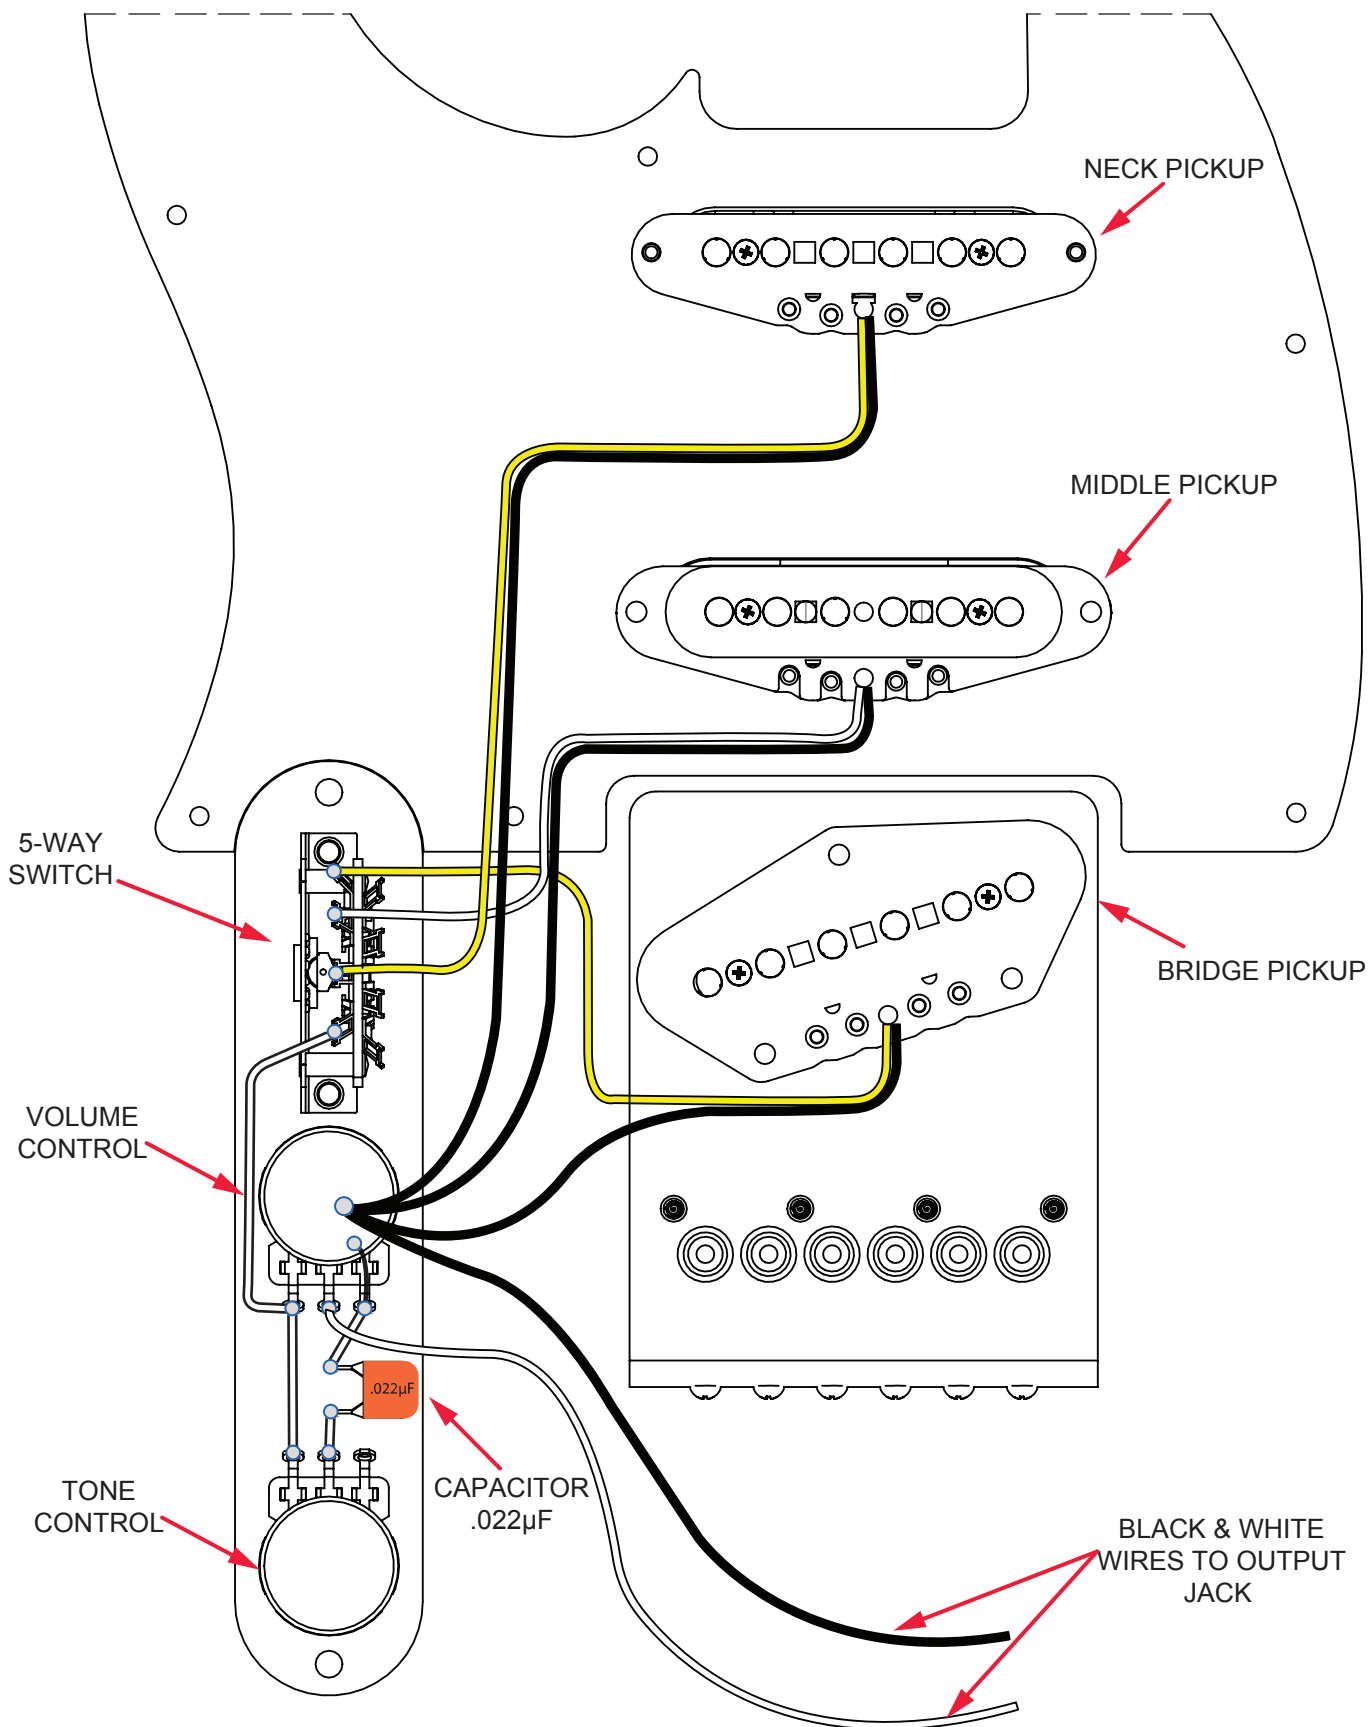

2016 DLX NASHVILLE TELECASTER® (014-7500-XXX / 014-7502-XXX)

WIRING DIAGRAM

2016 DLX NASHVILLE TELECASTER® (014-7500-XXX / 014-7502-XXX)

SWITCH AND CONTROL FUNCTION

5 WAY SWITCH POSITION					
					SWITCH POSITION
T1	T1	T1	T1	T1	← CONTROL
					← NECK PICKUP
					← MIDDLE PICKUP
					← BRIDGE PICKUP
	INDICATES POSITION OF 5 WAY SWITCH				

<p>STAGGERED LOCKING TUNING MACHINES EA: P/N 0073114000 OUTER SHAFT DIAMETER .394"</p> 	<p>TUNING MACHINE THRU-HOLE INNER DIAMETER .397"</p> 
---	---

SADDLE HEIGHT ADJUSTMENT WRENCH:
1/16" HEX KEY P/N 0050919000

1/16" HEX

SADDLE HEIGHT ADJUSTMENT SCREW:
TALL: .396" SHORT: .3165"

TRUSS ROD NUT P/N 0038454000

10-32 THREAD

LOGO: DECAL 2016 DLX TELE
APPLIED UNDER THE FINISH

PICKUP SPECIFICATIONS			
POSITION	MAGNETS	DC RESISTANCE	POLARITY
NECK	ALNICO 2 BEVELED	5.6 - 6KΩ	SOUTH
MIDDLE	ALNICO 2 BEVELED	4.85 - 5.1KΩ	SOUTH
BRIDGE	ALNICO 2 BEVELED	8.4 - 9.0KΩ	SOUTH