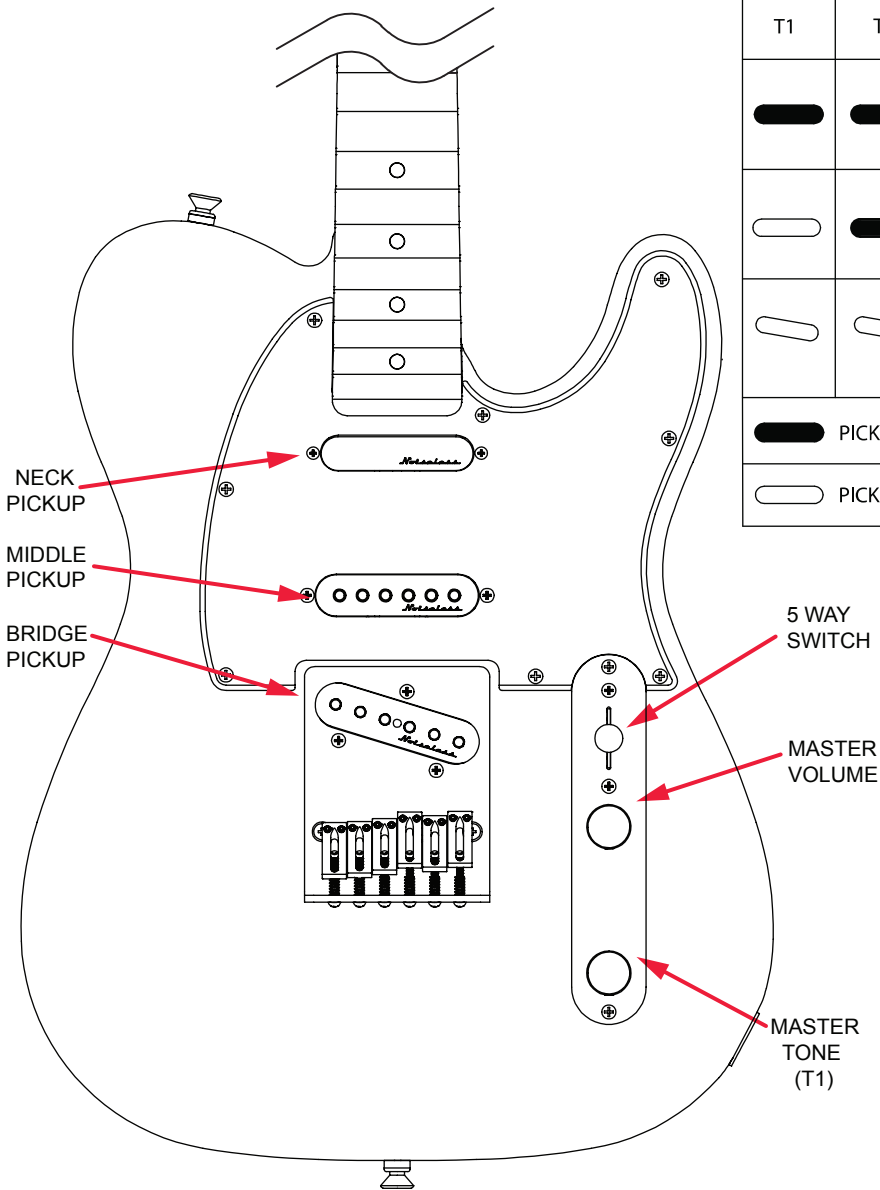

2016 DLX NASHVILLE TELECASTER® (014-7500-XXX / 014-7502-XXX)

WIRING DIAGRAM

2016 DLX NASHVILLE TELECASTER® (014-7500-XXX / 014-7502-XXX)

SWITCH AND CONTROL FUNCTION

5 WAY SWITCH POSITION					
					SWITCH POSITION
T1	T1	T1	T1	T1	← CONTROL
					← NECK PICKUP
					← MIDDLE PICKUP
					← BRIDGE PICKUP
	INDICATES POSITION OF 5 WAY SWITCH				

<p>STAGGERED LOCKING TUNING MACHINES EA: P/N 0073114000 OUTER SHAFT DIAMETER .394"</p> 	<p>TUNING MACHINE THRU-HOLE INNER DIAMETER .397"</p> 
---	---

SADDLE HEIGHT ADJUSTMENT WRENCH:
1/16" HEX KEY P/N 0050919000

1/16" HEX

SADDLE HEIGHT ADJUSTMENT SCREW:
TALL: .396" SHORT: .3165"

TRUSS ROD NUT P/N 0038454000

10-32 THREAD

LOGO: DECAL 2016 DLX TELE
APPLIED UNDER THE FINISH

PICKUP SPECIFICATIONS			
POSITION	MAGNETS	DC RESISTANCE	POLARITY
NECK	ALNICO 2 BEVELED	5.6 - 6KΩ	SOUTH
MIDDLE	ALNICO 2 BEVELED	4.85 - 5.1KΩ	SOUTH
BRIDGE	ALNICO 2 BEVELED	8.4 - 9.0KΩ	SOUTH